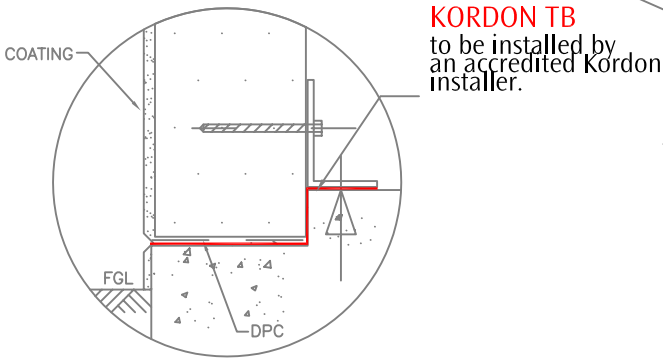

# KORDON TERMITE BARRIER

Subject

hebel

Sheet No.

kd 056