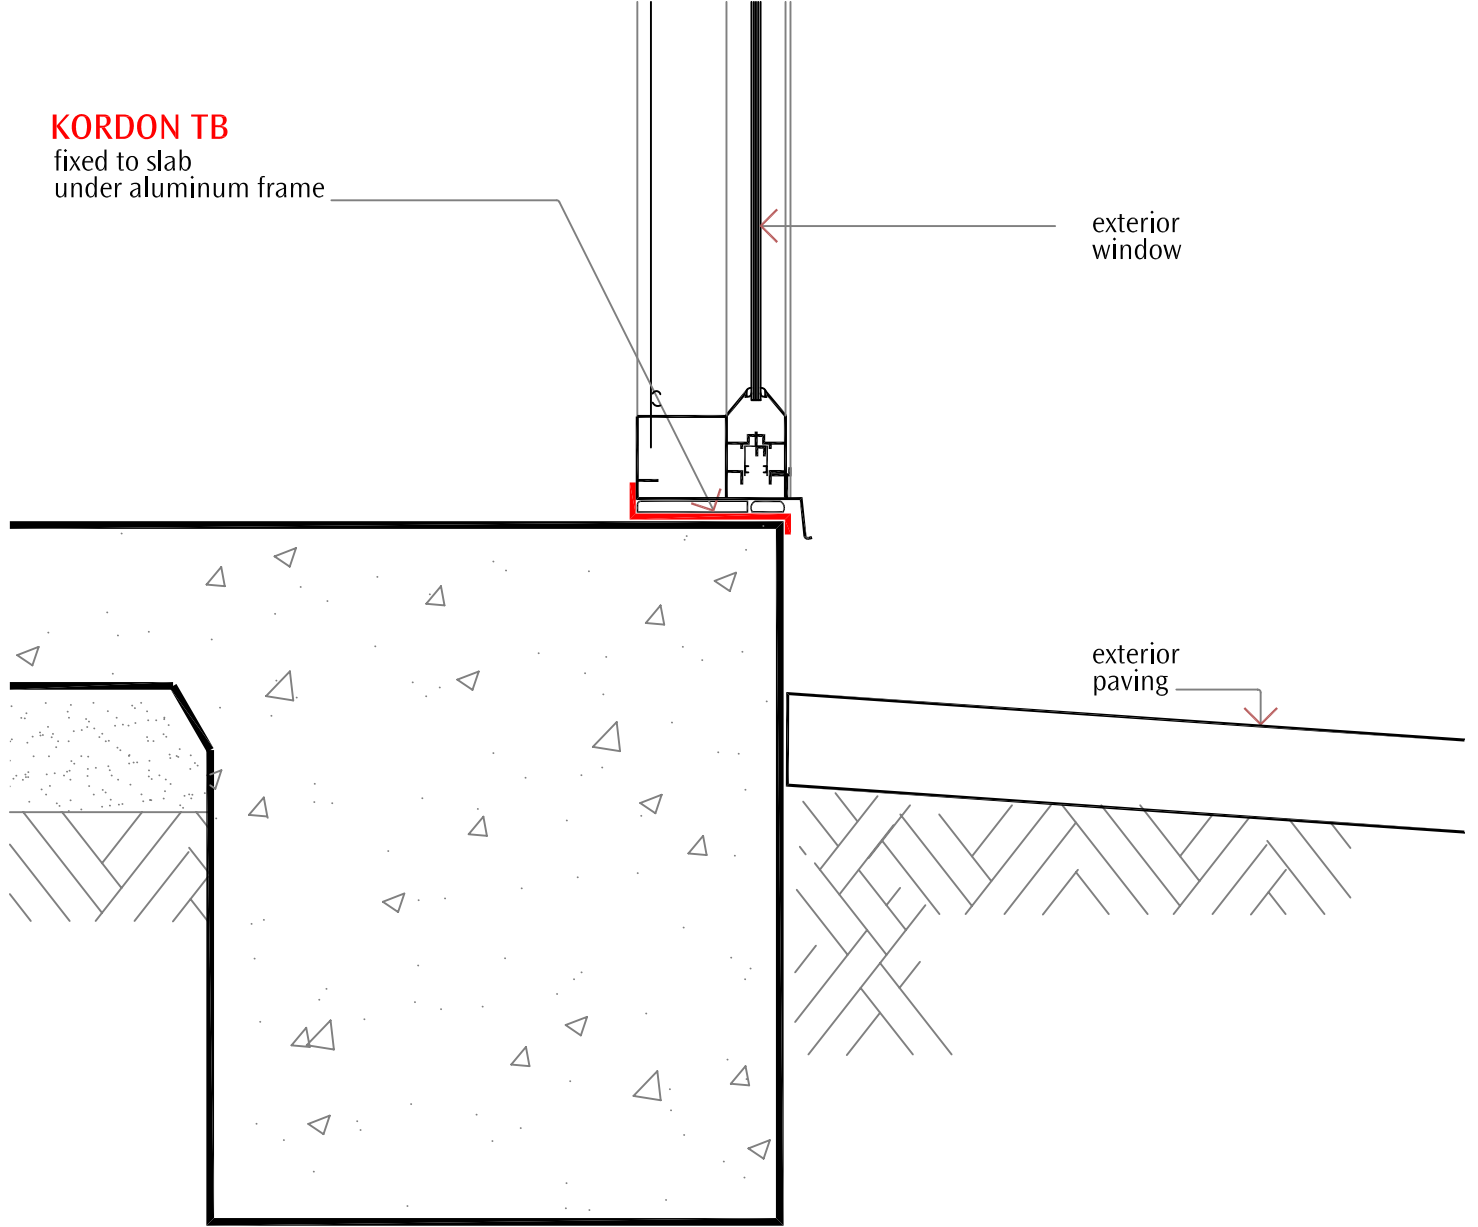

KORDON TB

fixed to slab
under aluminum frame

exterior
window

exterior
paving

 **KORDON TERMITE BARRIER**

Subject

Sheet No.

section- glazed wall

sk 074